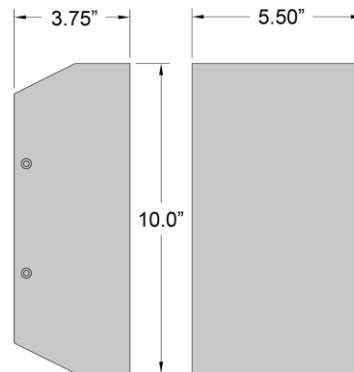

### PRODUCT MEASUREMENTS

FIXTURE	BACKPLATE / CANOPY
Length:	Length .8"
Width: 5.5"	Width: 4.5"
Diameter	Diameter:
Height: 10"	Height: 5.5"
Extension: 3.75"	
Overall Height:	

#### LINE DRAWING