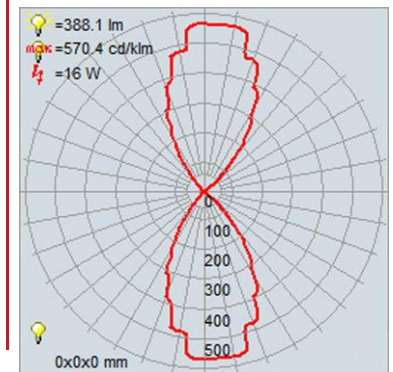

IES FILE

In addition to Access Lighting's purchase and warranty terms and conditions, by signing below or placing an order, you agree that you are authorized to bind the entity placing any order and acknowledge the following: All of sizes and measurements are approximate and all images are for illustrative purposes only. In the event of an inconsistency, the "Product Measurements" section controls. There also may be slight differences in the colors and designs compared to the displayed and printed images.

Signature: _____

Print Name _____ Date: _____

Toll Free 800-828-5483 www.AccessLighting.com

14410 Myford Road, Irvine, CA 92606

The information is subject to change without notice. 12/22/2022 20018LEDDMG-BL.pdf